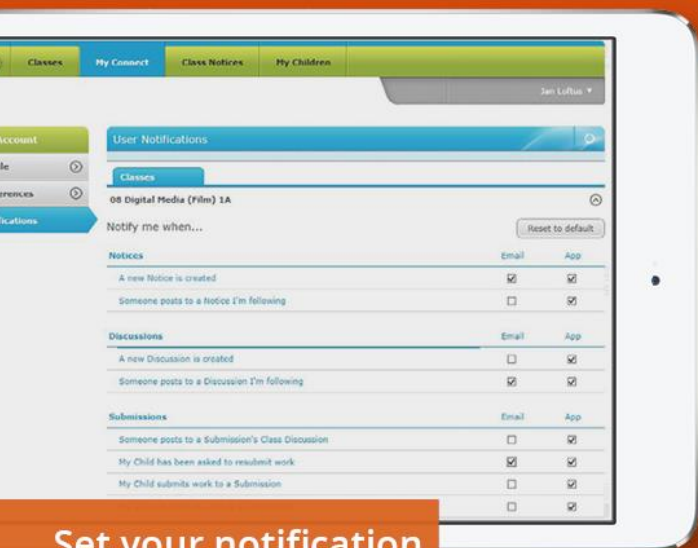

CONNECT NOW
For Parents

The convenience of
Connect in the palm
of your hand

If you can't
remember your login
details please contact
your school

Take a tour

© Department of Education WA

CONNECT NOW

A free mobile app that displays all the latest activity from your children's school/s.

- read notices, view photos and discussions
- post a comment directly from your mobile device
- access attachments

Set your notification preferences

Post a comment

View photos

Read notices and discussions